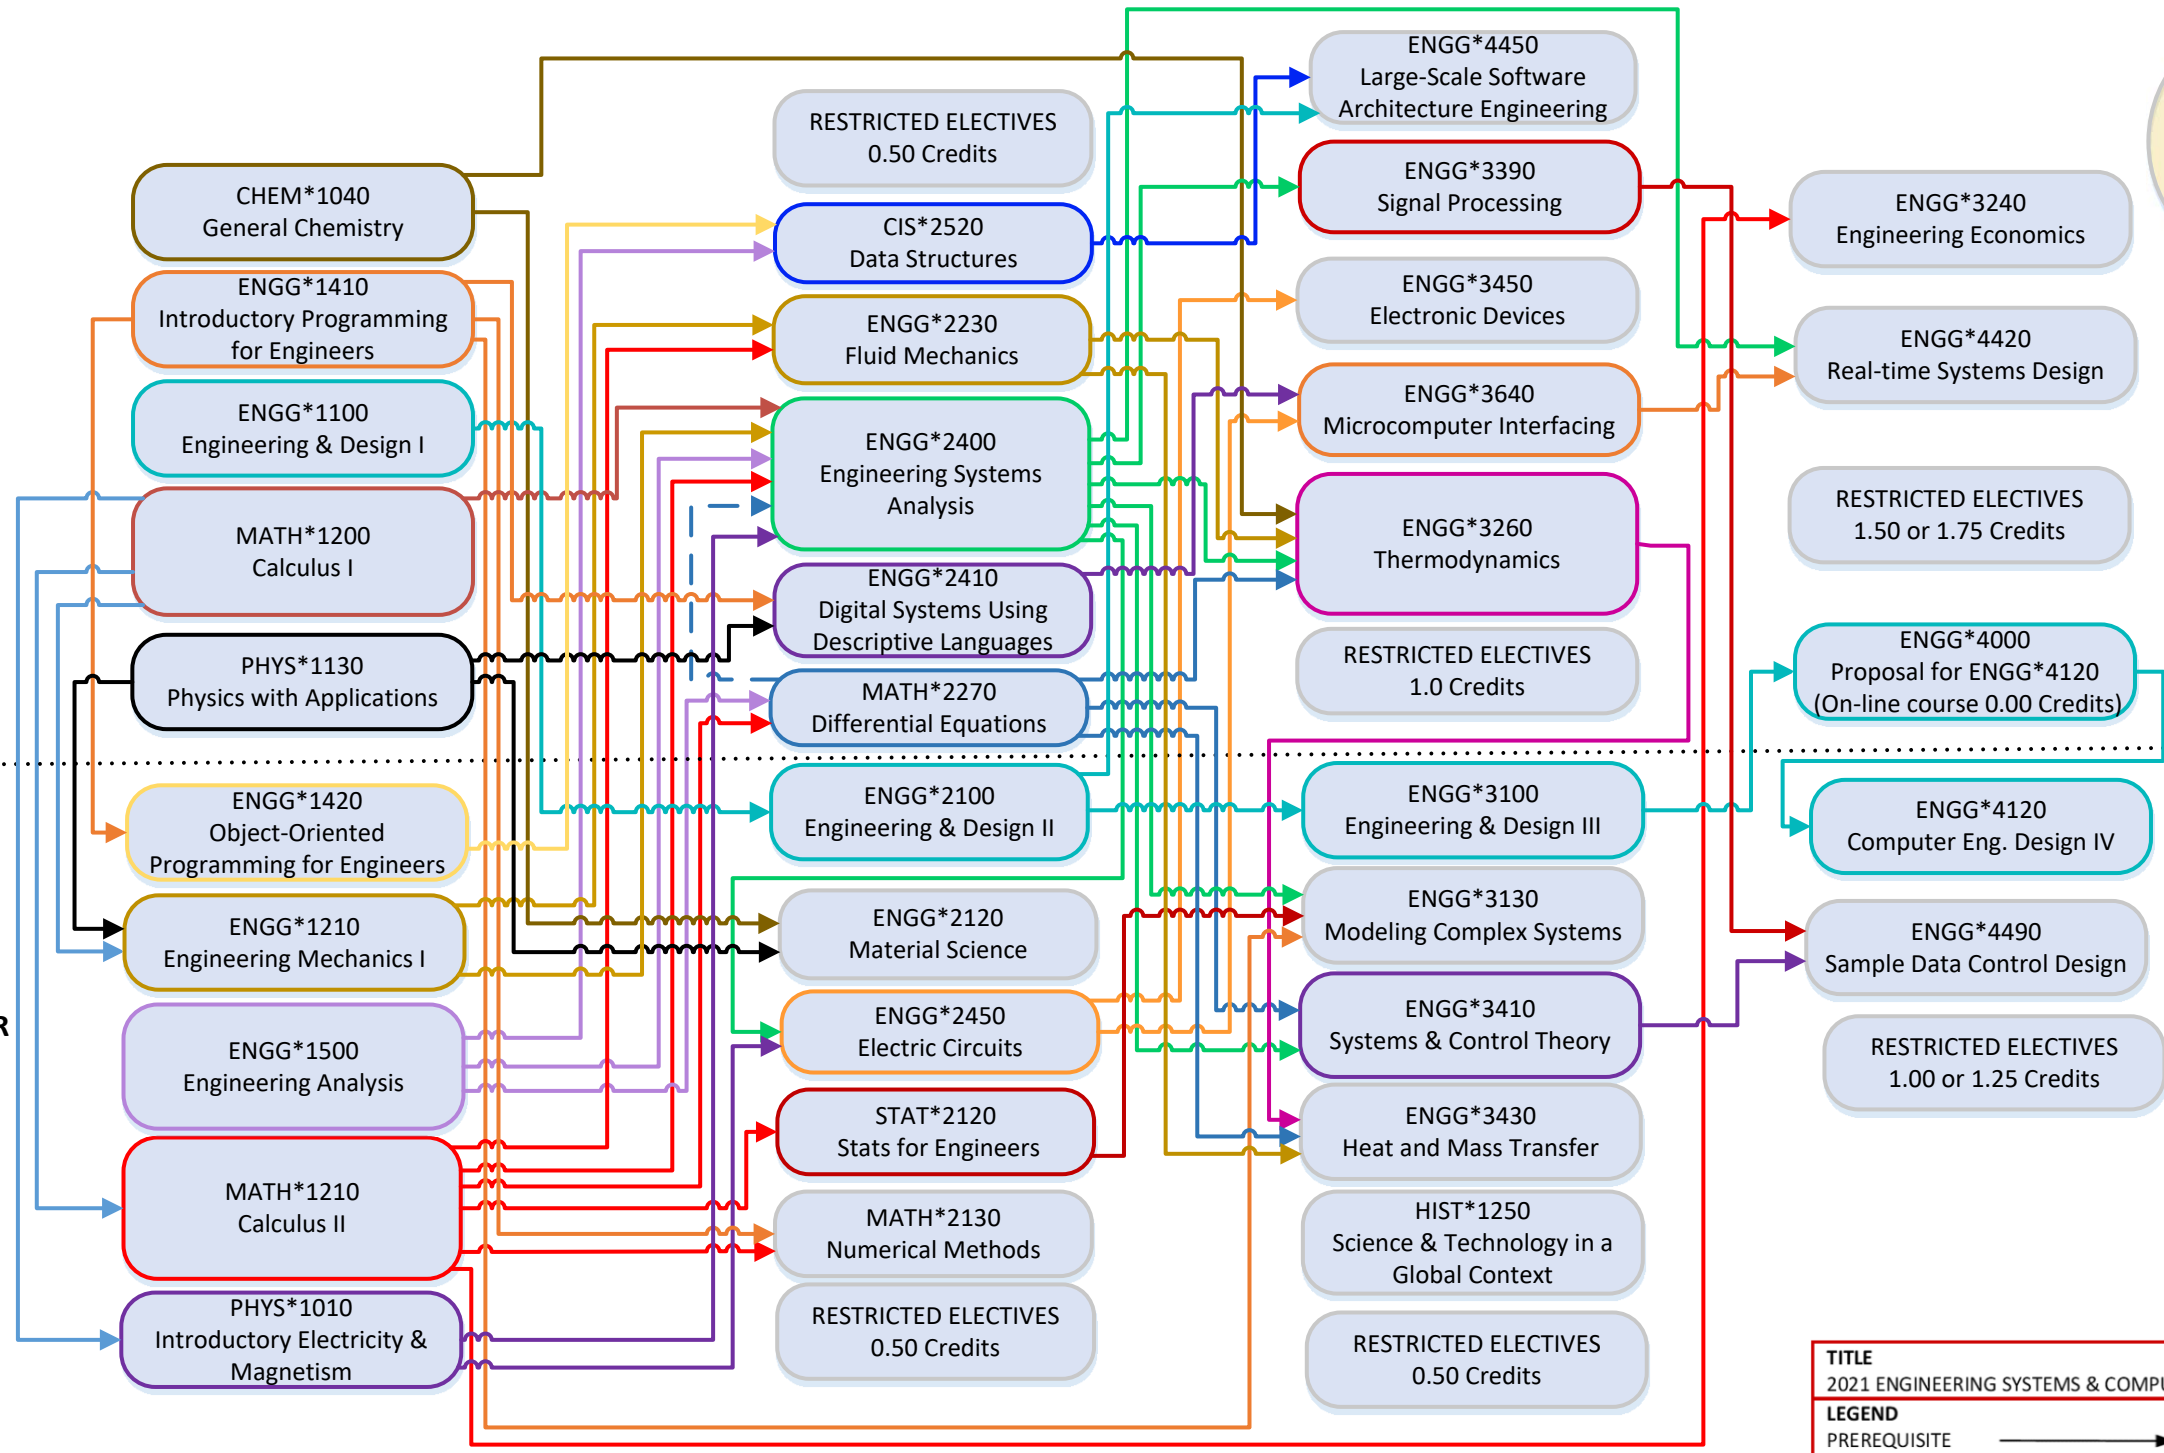

FALL

WINTER

<b>TITLE</b>		<b>REVISED</b> 06-09-2021
2021 ENGINEERING SYSTEMS & COMPUTING PROGRAM MAP		
<b>LEGEND</b>		
PREREQUISITE	—————>	
COREQUISITE	- - - - ->	