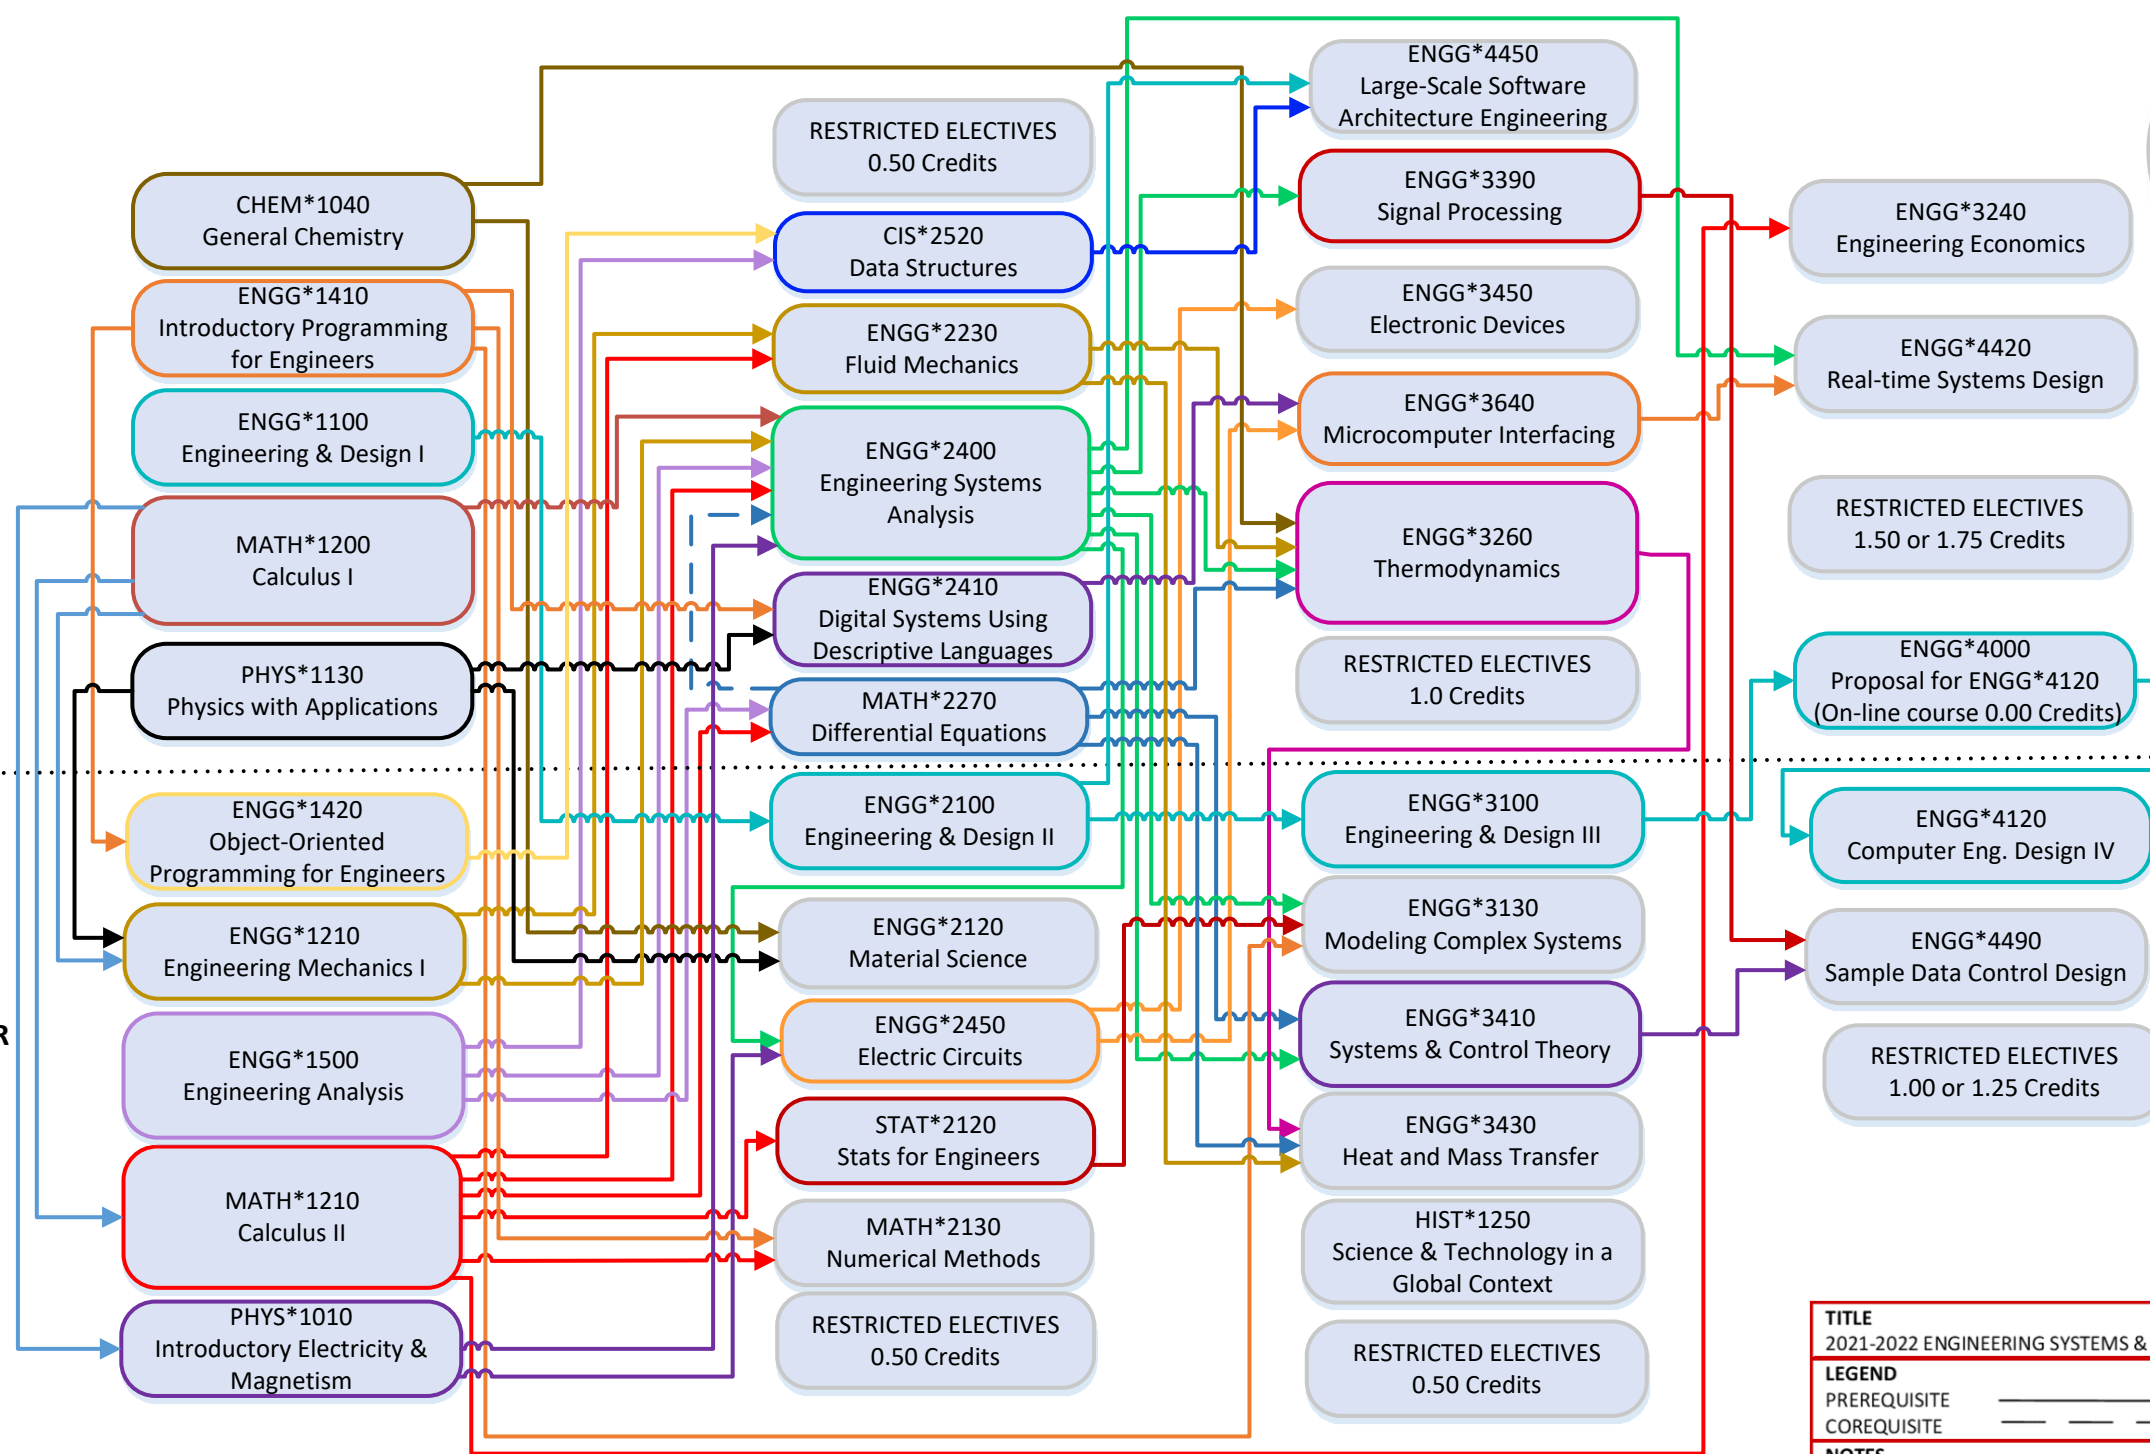

FALL

WINTER

TITLE 2021-2022 ENGINEERING SYSTEMS & COMPUTING PROGRAM MAP		REVISED 06-07-2022
LEGEND	→	
PREREQUISITE	→	
COREQUISITE	- - - →	
NOTES		
1. ADVISING TOOL ONLY. REFER TO CALENDAR FOR OFFICIAL PROGRAM REQUIREMENTS AND COURSE PREREQUISITES		